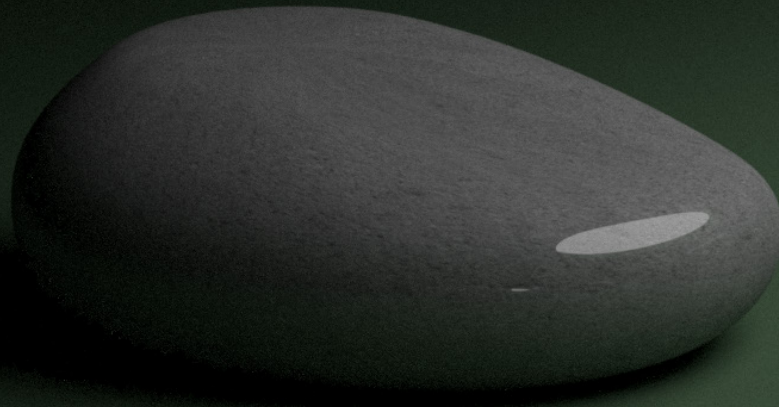

Pebbles

Cast Stone

Pebbles are organically-shaped seating sculptures that function as both furniture and art. They can be featured as individual seating sculptures or in groups to be arranged in many configurations. Well suited for exterior and commercial interior applications.

SPECIFICATIONS

SIZE	SMALL TABLE	SMALL	MEDIUM	LARGE	X-LARGE
DIMENSIONS	21"x19"x14"	31.5"x24"x12"	40"x31.5"x17.5"	47"x37.5"x17.5"	46"x55"x18.5"
WEIGHT	50lbs	80lbs	110lbs	160lbs	260lbs
PRICE	\$950	\$1200	\$1400	\$1800	\$2750
LEAD TIME	6-8 weeks contact sales@eisproduct.com for current lead times				
CONSTRUCTION	Molded fiber-reinforced light weight concrete with integral color pigment. Approx. 1" shell				
USE	For indoor and outdoor use. Durable in any climate.				